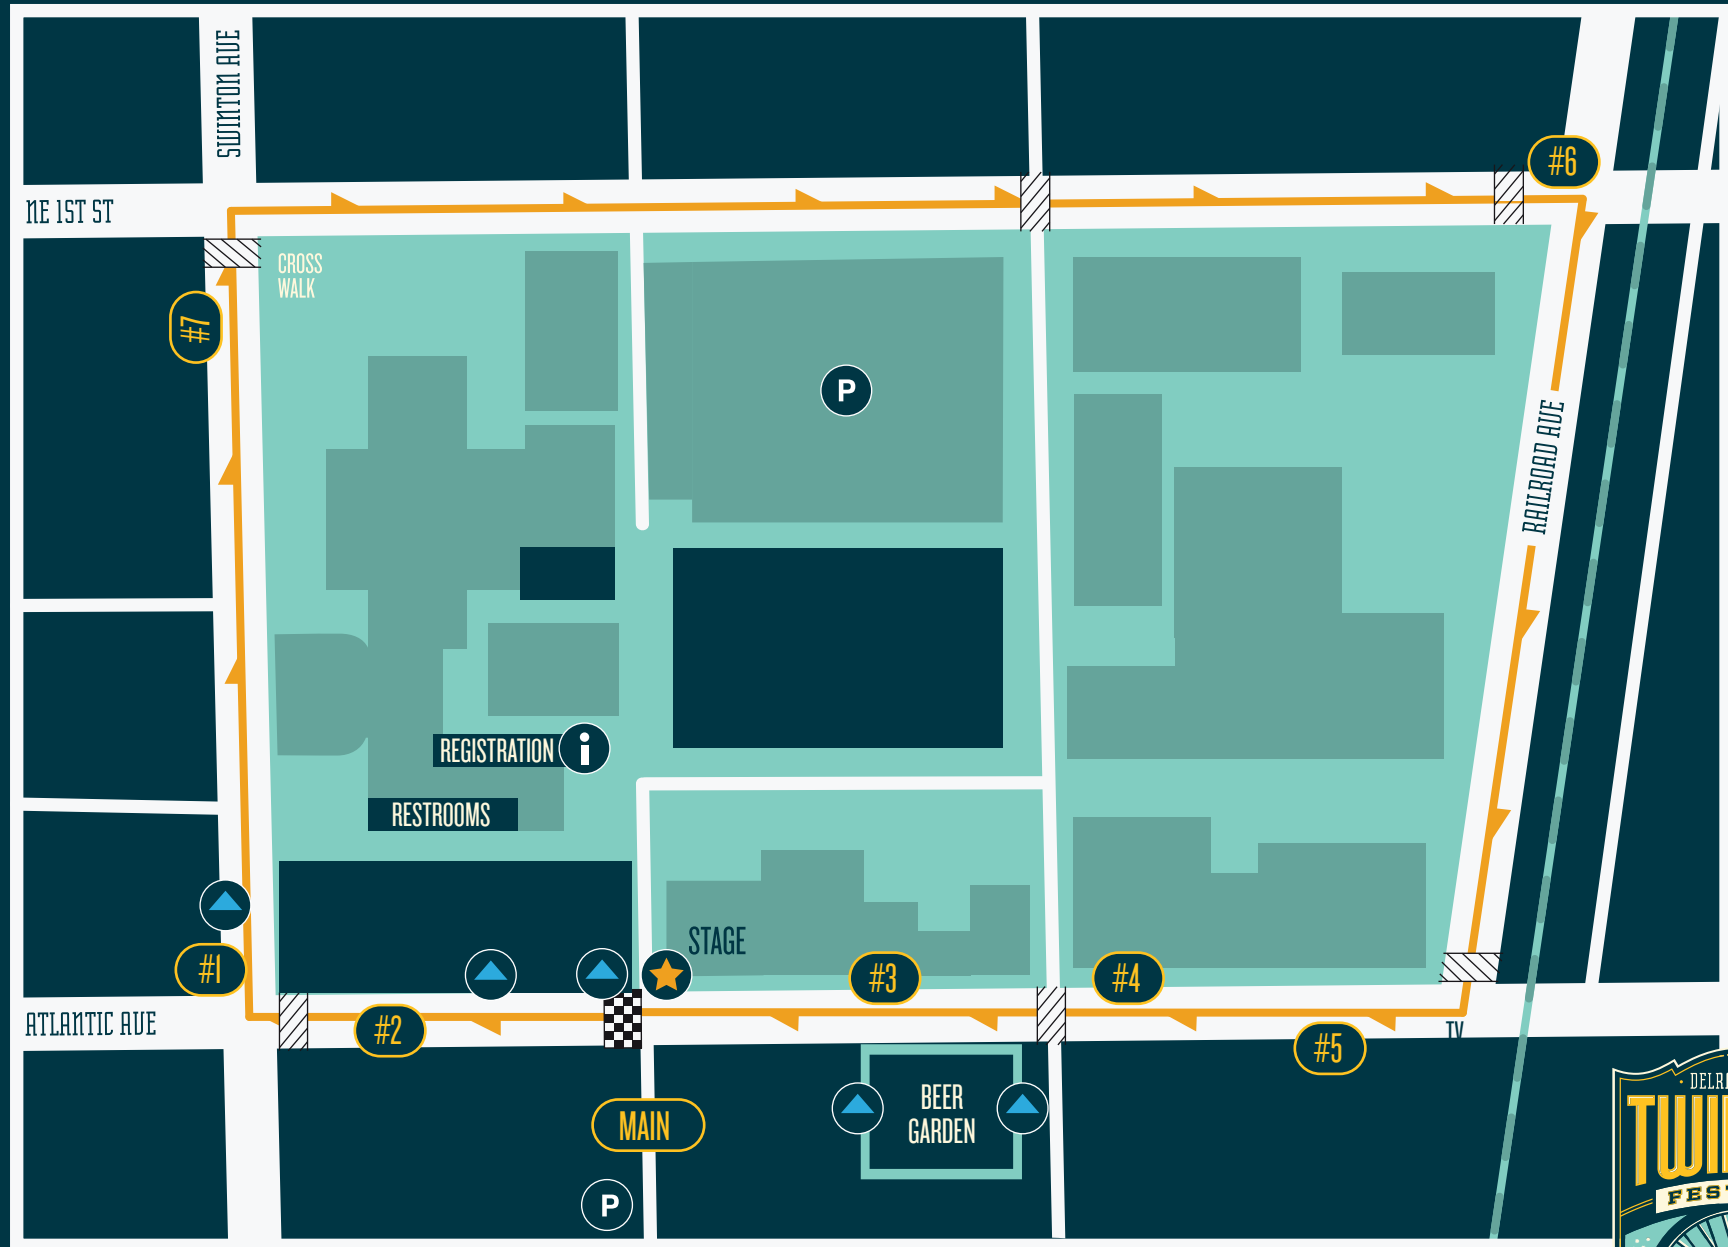

# Twilight COURSE MAP

INFORMATION & REGISTRATION: [WWW.DELRAYBEACHTWILIGHT.COM](http://WWW.DELRAYBEACHTWILIGHT.COM)